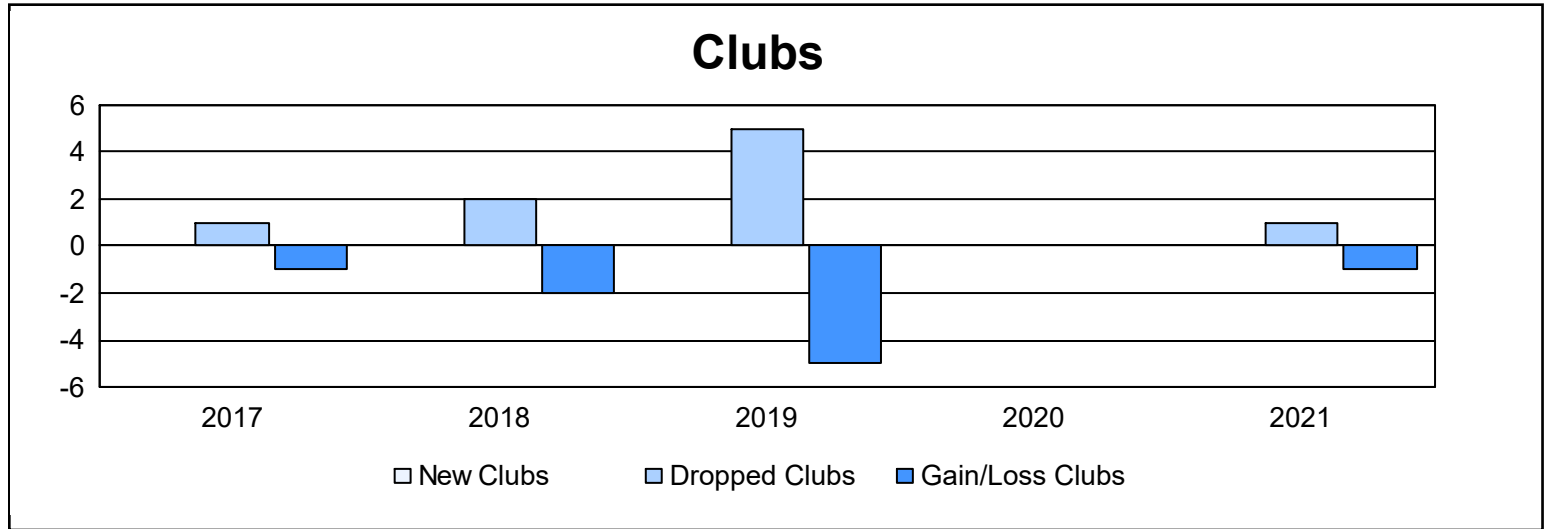

Year	New Clubs	Dropped Clubs	Gain/ Loss Clubs	New Members	Charter Members	Reinstate Members	Transfer Members	Total Member Added	Total Members Dropped	Gain/ Loss Members
2016-2017	0	1	-1	151	7	17	11	186	207	-21
2017-2018	0	2	-2	151	0	8	17	176	210	-34
2018-2019	0	5	-5	109	0	7	13	129	217	-88
2019-2020	0	0	0	64	2	9	13	88	174	-86
2020-2021	0	1	-1	120	2	13	6	141	159	-18
<b>Average</b>	<b>0</b>	<b>2</b>	<b>-2</b>	<b>119</b>	<b>2</b>	<b>11</b>	<b>12</b>	<b>144</b>	<b>193</b>	<b>-49</b>

### Membership Composition June 2021 Cumulative