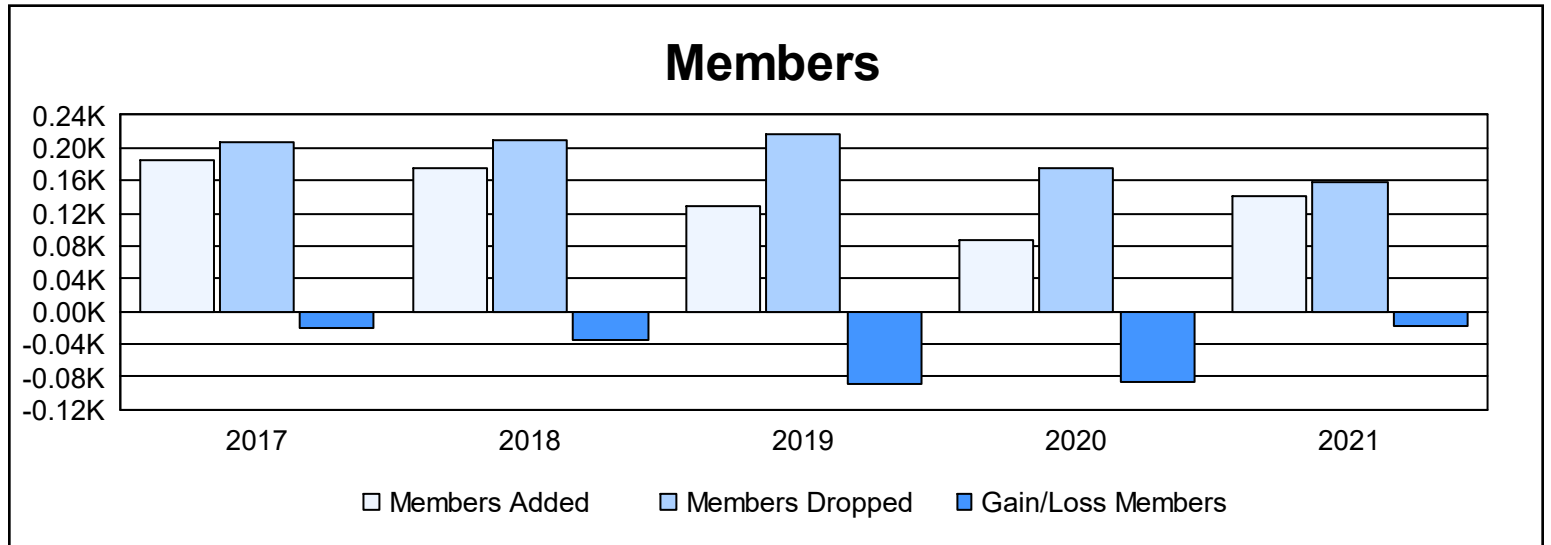

Year	New Clubs	Dropped Clubs	Gain/ Loss Clubs	New Members	Charter Members	Reinstate Members	Transfer Members	Total Member Added	Total Members Dropped	Gain/ Loss Members
2016-2017	0	1	-1	151	7	17	11	186	207	-21
2017-2018	0	2	-2	151	0	8	17	176	210	-34
2018-2019	0	5	-5	109	0	7	13	129	217	-88
2019-2020	0	0	0	64	2	9	13	88	174	-86
2020-2021	0	1	-1	120	2	13	6	141	159	-18
<b>Average</b>	<b>0</b>	<b>2</b>	<b>-2</b>	<b>119</b>	<b>2</b>	<b>11</b>	<b>12</b>	<b>144</b>	<b>193</b>	<b>-49</b>

### Membership Composition June 2021 Cumulative