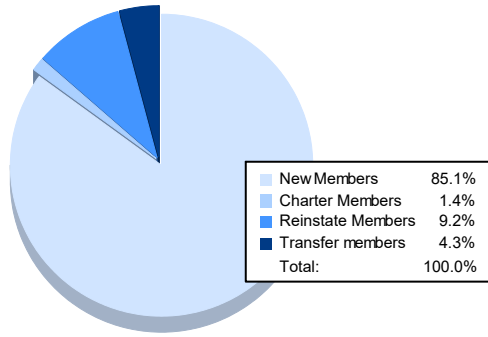

Year	New Clubs	Dropped Clubs	Gain/ Loss Clubs	New Members	Charter Members	Reinstate Members	Transfer Members	Total Member Added	Total Members Dropped	Gain/ Loss Members
2016-2017	0	1	-1	151	7	17	11	186	207	-21
2017-2018	0	2	-2	151	0	8	17	176	210	-34
2018-2019	0	5	-5	109	0	7	13	129	217	-88
2019-2020	0	0	0	64	2	9	13	88	174	-86
2020-2021	0	1	-1	120	2	13	6	141	159	-18
<b>Average</b>	<b>0</b>	<b>2</b>	<b>-2</b>	<b>119</b>	<b>2</b>	<b>11</b>	<b>12</b>	<b>144</b>	<b>193</b>	<b>-49</b>

### Membership Composition June 2021 Cumulative